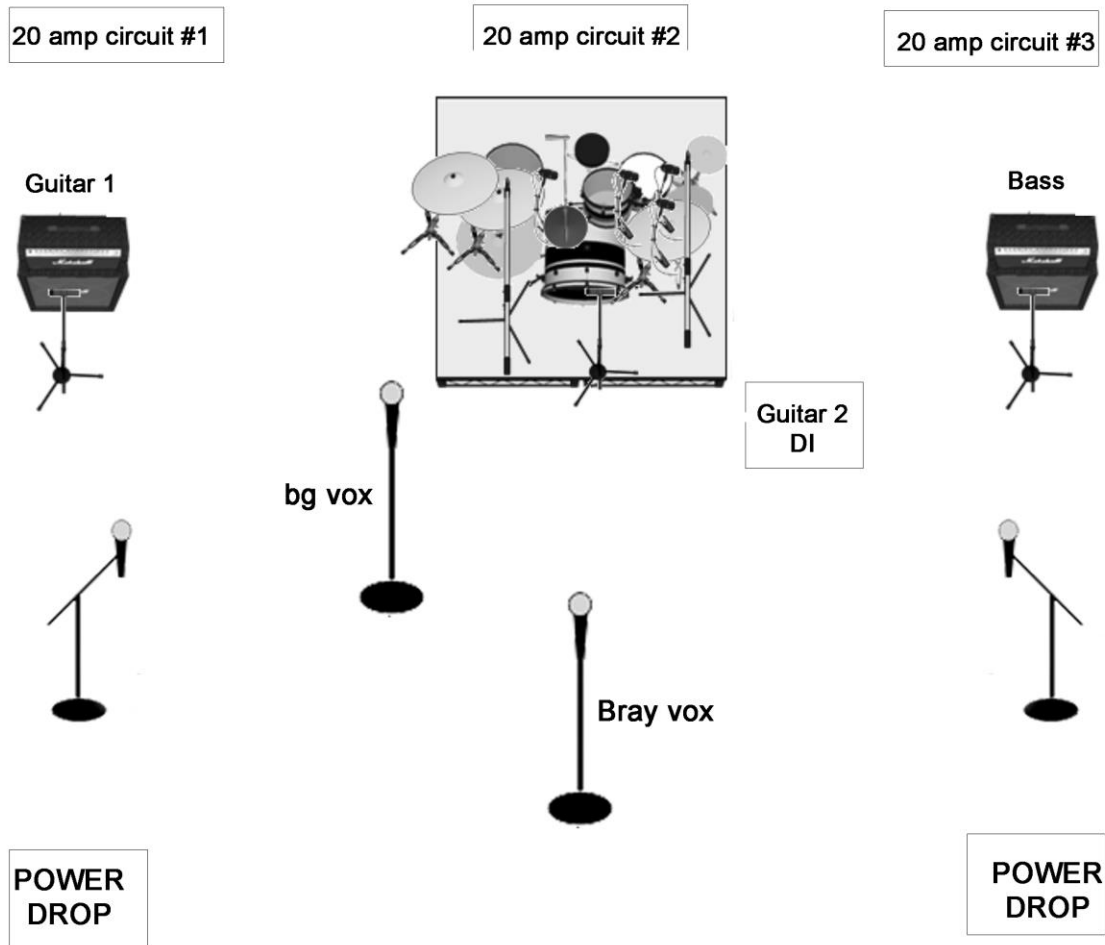

# BRAY & THE DENS STAGE PLOT

1. Kick out
2. Kick in - SM 91
3. Snare Top - SM57
4. Snare Bot - SM57
5. Hihat - condenser
6. Tom 1
7. Tom 2
8. Tom 3 (If needed)
9. Tom 4 (if needed)
10. Overhead left- condenser

11. Overhead right- condenser
12. Backing Tracks - DI
13. Bass DI - Pre bass amp (Ash)
14. Guitar 1 - DI
15. Guitar 2 (Bray) - DI
16. Guitar Vox - Wired or Wireless Mic
17. Bass Vox - Wired or Wireless Mic
18. Male Lead Vox (Bray) - Wireless Mic
19. Female bg Vox - Wireless Mic